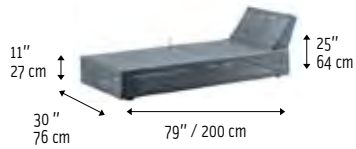

Belmont

5585B