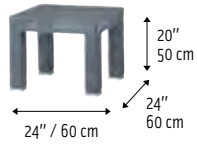

Belmont

Belmont

5080B

Chester

Savannah

Kingston

Winchester

Explore