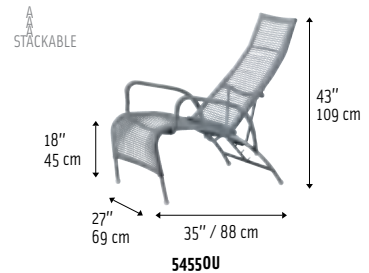

Cambridge

Ascot

Ascot

Henley

Cayman

(incl. two additional leaves)

Portland

Portland

Sunrise

Presley

Escape

Somerset

Preston

Richmond