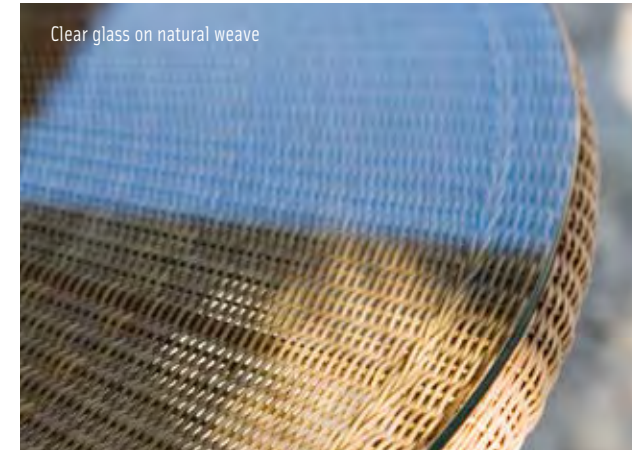

## GG / GS: Glass, clear / black

Glass tops always in combination with weave tops.

<b>P065GG/GS</b> Dia. 80 cm 32" 	<b>P069GG/GS</b> Dia. 120 cm 48" 	<b>P071GG/GS</b> Dia. 150 cm 59" 
<b>P097GG/GS</b> 180 × 100 cm 71 × 39" 	<b>P040GG/GS</b> 87 × 87 cm 34 × 34" 	<b>P023GG/GS</b> 58,5 × 58,5 cm 23 × 23" 
<b>P081GG/GS</b> 149,5 × 58,5 cm 59 × 32" 		

## EA: Easy

<b>P062EA</b> Dia. 70 cm 28" 	<b>P069EA</b> Dia. 120 cm 48" 	
<b>P087EA</b> 115 × 60 cm 45 × 24" 	<b>P098EA</b> 180 × 100 cm 71 × 39" 	<b>P093EA</b> 100 × 100 cm 39 × 39" 

Clear glass on natural weave