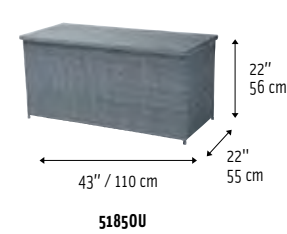

Cambridge

Ascot

Ascot

Henley

Cayman

(incl. two additional leaves)

Portland

Portland

Sunrise

Presley

Escape

Somerset

Preston

Richmond