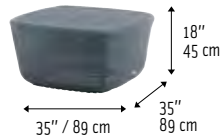

Belmont

Belmont

Chester

Savannah

5040S

Kingston

Winchester

Explore