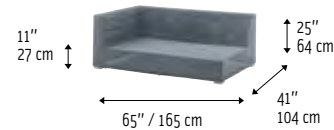

5579B (right module)