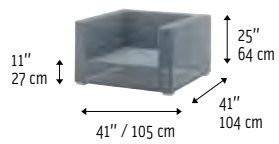

Belmont

5481B