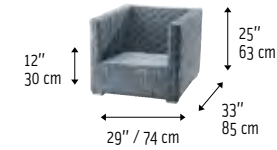

5490S / 5490U