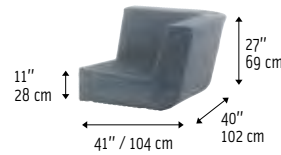

Belmont

Belmont

Chester

Savannah

5538S

Kingston

Winchester

Explore